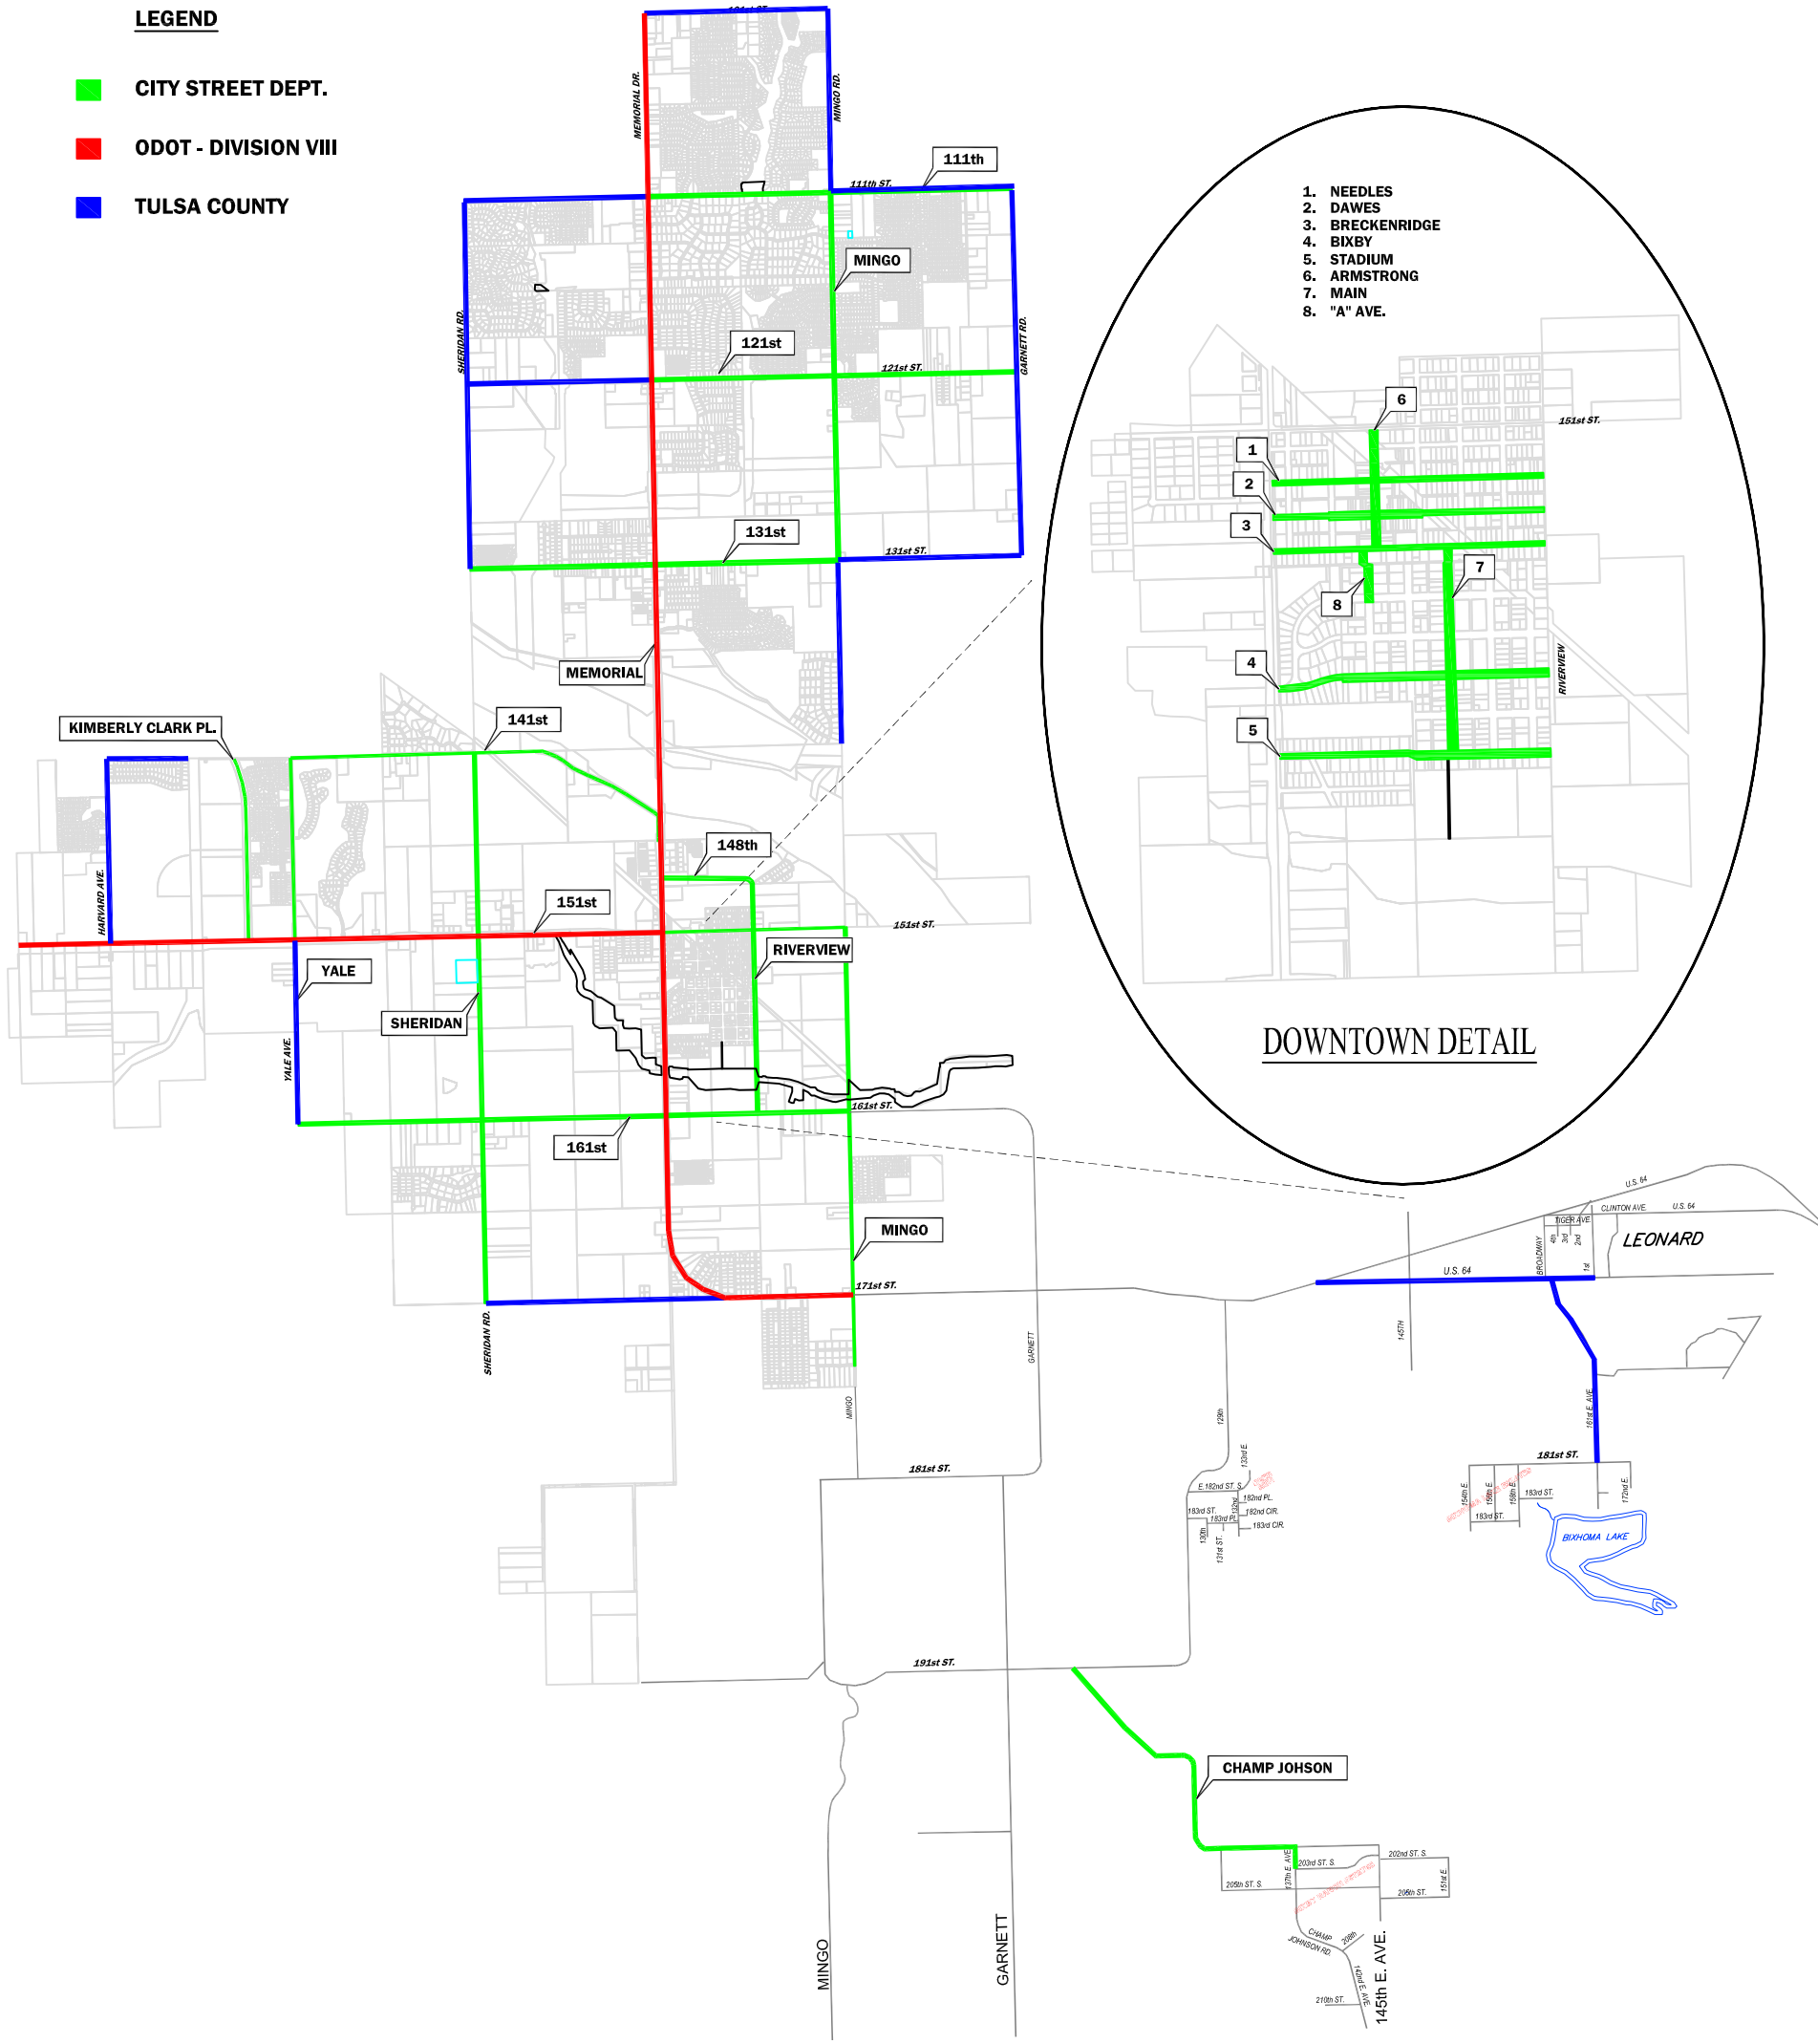

**LEGEND**

- CITY STREET DEPT.
- ODOT - DIVISION VIII
- TULSA COUNTY

CITY OF BIXBY, OKLAHOMA  
PUBLIC WORKS DEPARTMENT

PUBLIC WORKS WINTER MAINTENANCE  
SNOW ROUTES