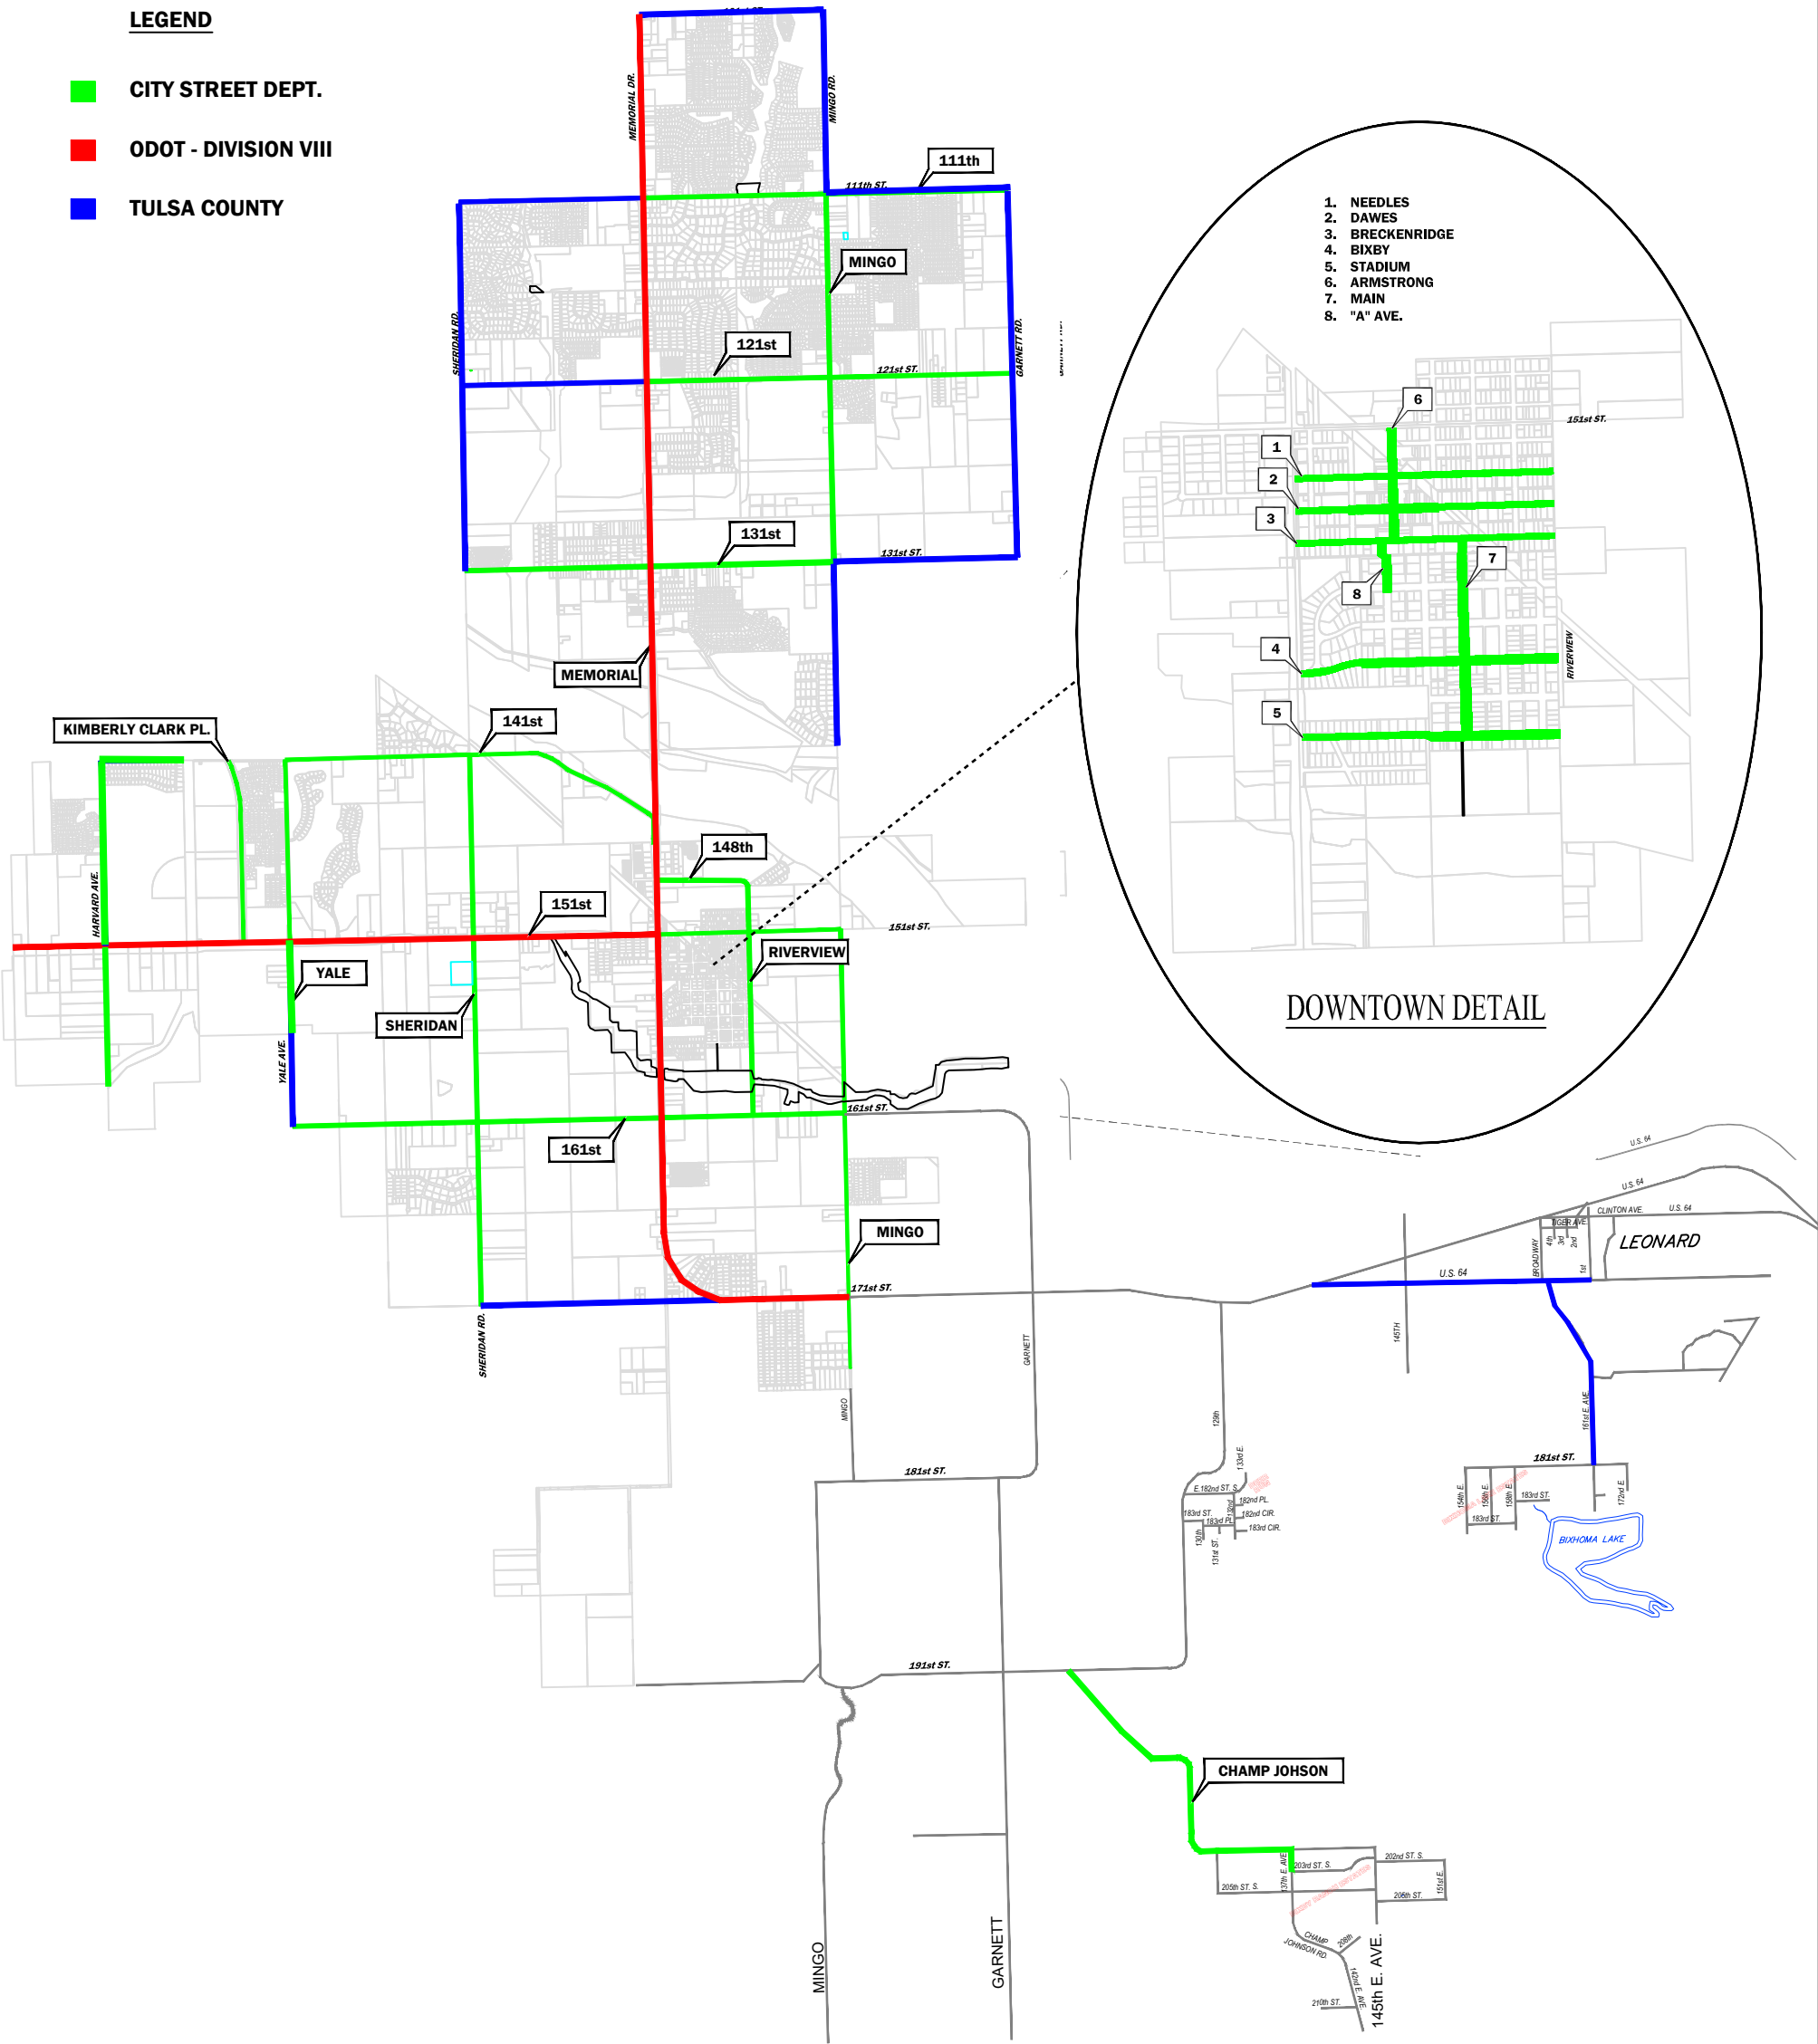

LEGEND

- CITY STREET DEPT.
- ODOT - DIVISION VIII
- TULSA COUNTY

CITY OF BIXBY, OKLAHOMA
PUBLIC WORKS DEPARTMENT

PUBLIC WORKS STREET MAINTENANCE
ROUTES